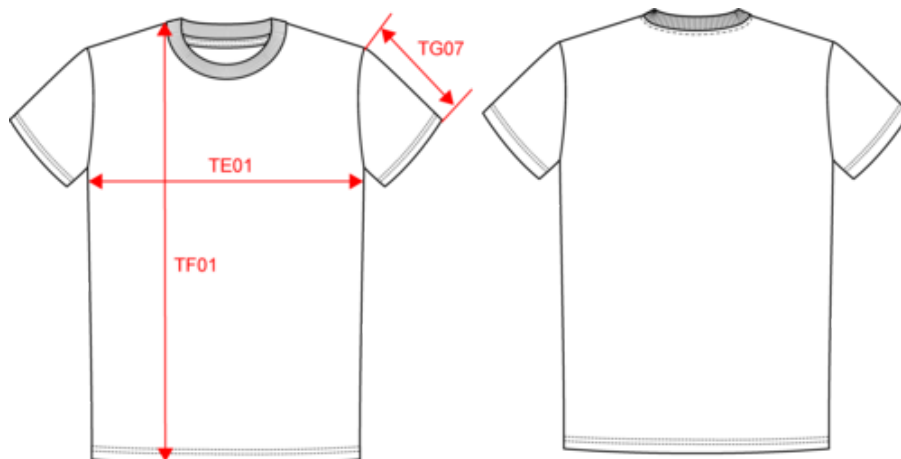

 200 g/m²

Sizes

 4/6 ans 6/8 ans 8/10 ans 10/12 ans 12/14 ans

More information

Logistic

 10

 50

Country of origin

STANDARD 100
CO 100717
IFTH
www.oeko-tex.com

NS340

Eco-friendly kids' dropped shoulders t-shirt

Dimensions (cm)

Measurements in cm	4/6 ans	6/8 ans	8/10 ans	10/12 ans	12/14 ans
TE01 - 1/2 chest width at 1.5cm below armhole	36.70	38.40	41.00	44.50	48.00
TF01 - Total height from HSP	44.40	49.20	54.00	58.80	63.60
TG07 - Short sleeve length	9.10	11.00	13.00	15.00	17.00